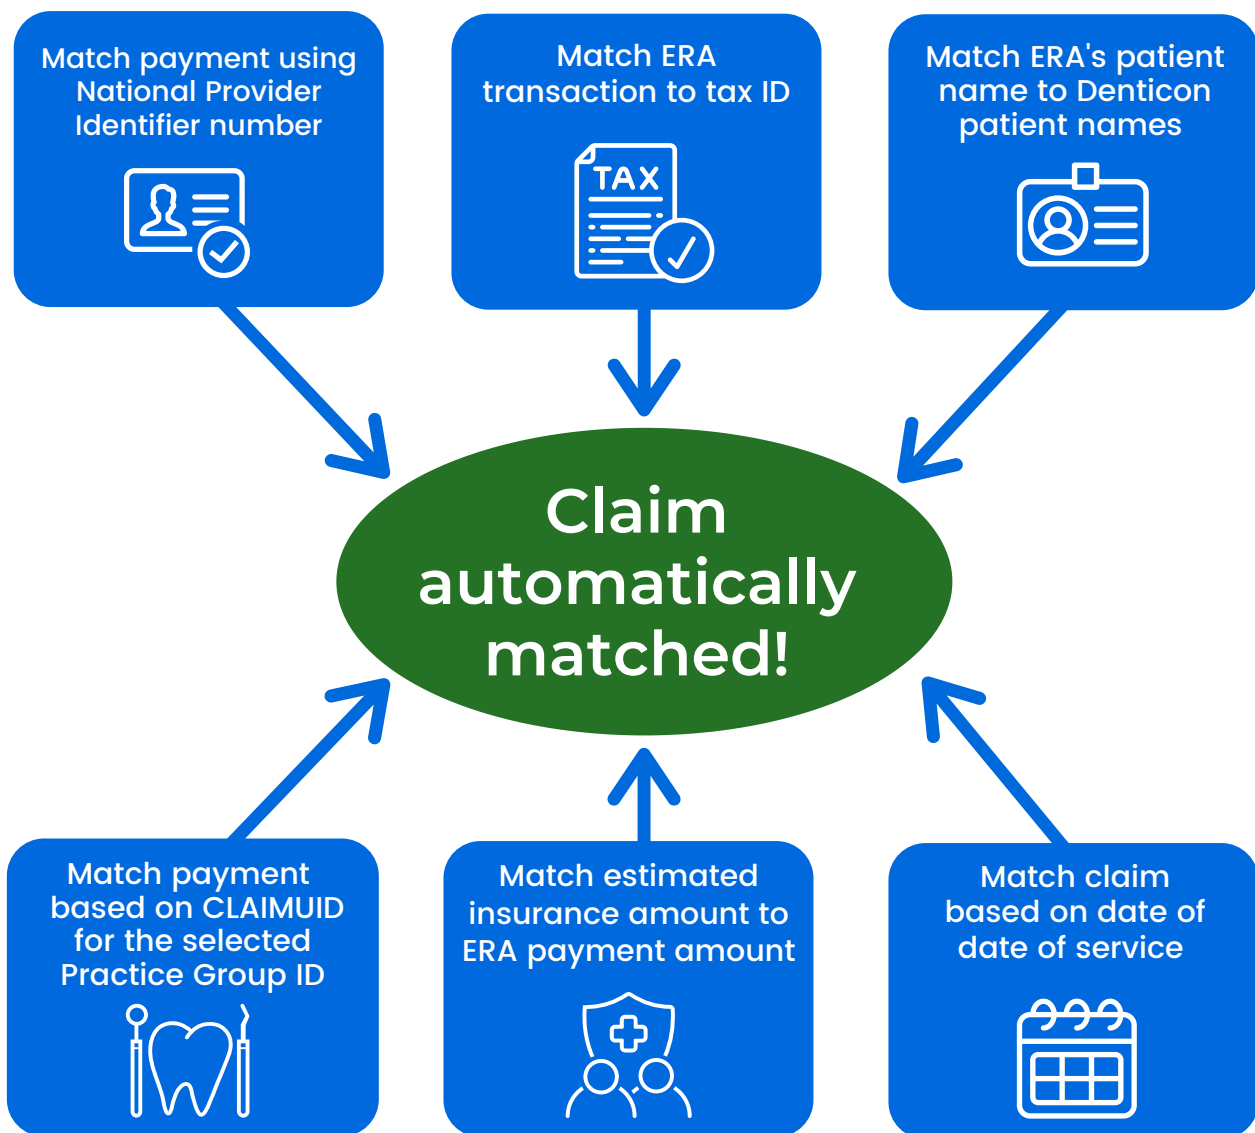

# How Does Denticon Automatically Match My 835 Files?

By using its "matching logic," Denticon can automatically match up to 90% of your 835 files!

## Top 4 reasons why Denticon can't find a match:

- Nothing to process yet
- Duplicate patient
- No patient match found
- No claim match